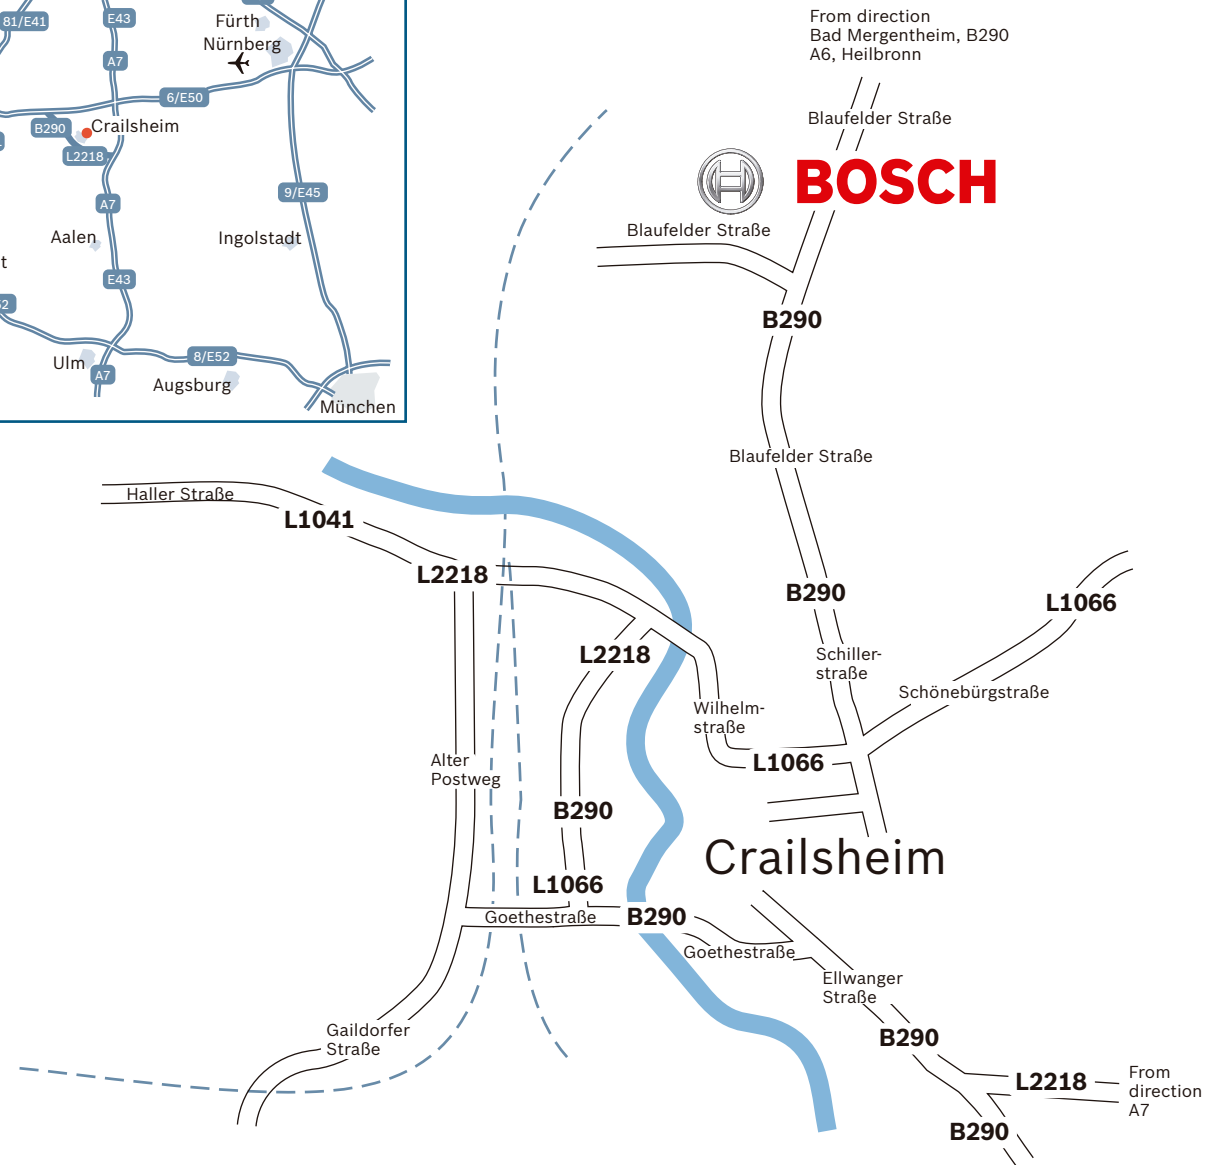

# Location Crailsheim

Traveling by car

## From A6 Heilbronn-Nürnberg:

Exit motorway A6 at junction 46 "Crailsheim/Satteldorf" and take B 290 in the direction of Crailsheim. The Bosch plant is located directly on your right on the outskirts of Crailsheim.

## From A7 Würzburg-Ulm:

Exit motorway A7 at junction 112 "Dinkelsbühl/Fichtenau" and take L2218 in the direction of Crailsheim. In Crailsheim follow the signs to Bad Mergentheim. Turn left at the end of the city and follow the Bosch signs.

# Location Crailsheim

Traveling by public transportation