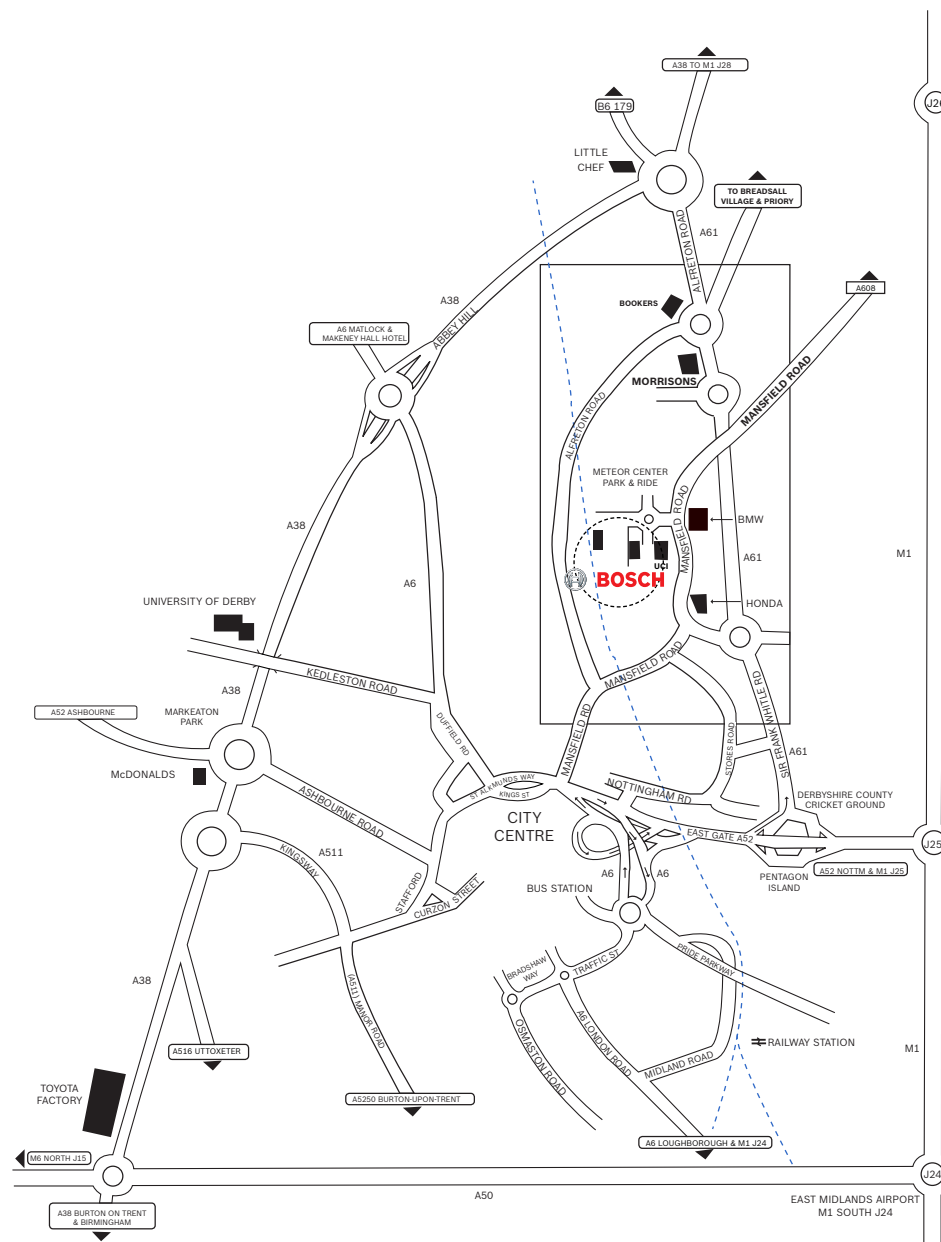

Location Derby

Travelling by Car

BOSCH

Approaching Derby on the A52 (from the M1)

Exit the A52 at the Pentagon Roundabout, signed A61 & A38 Mansfield. From the roundabout take the exit onto A61 Sir Frank Whittle Road heading towards A38 Mansfield. At the next roundabout, turn left (1st exit) onto 608/ Mansfield Road signed A609 Ilkeston/Hearon. Follow the road round until first set of traffic lights and turn left down the hill. Proceed straight across the roundabout taking the 2nd exit. Take the second left and proceed through the second set of gates on your right. Bosch Packaging Services is located in the far corner of the trading estate.

Approaching Derby on the A38

Exit the A38 at the Alfreton Road roundabout onto the A61 signed Derby City Centre. Follow the A61 until the third roundabout, there turn right (3rd exit) onto A608/Mansfield Road signed A609 Ilkeston/Hearon. Follow the road round until first set of traffic lights and turn left down the hill. Proceed straight across the roundabout taking the 2nd exit. Take the second left and proceed through the second set of gates on your right. Bosch Packaging Services is located in the far corner of the trading estate.

Bosch Packaging Services Ltd
Unit 2A, Meteor Business Park
Meteor Center, Mansfield Road
Derby DE21 4SU
Telephone +44 1332 62 62 62