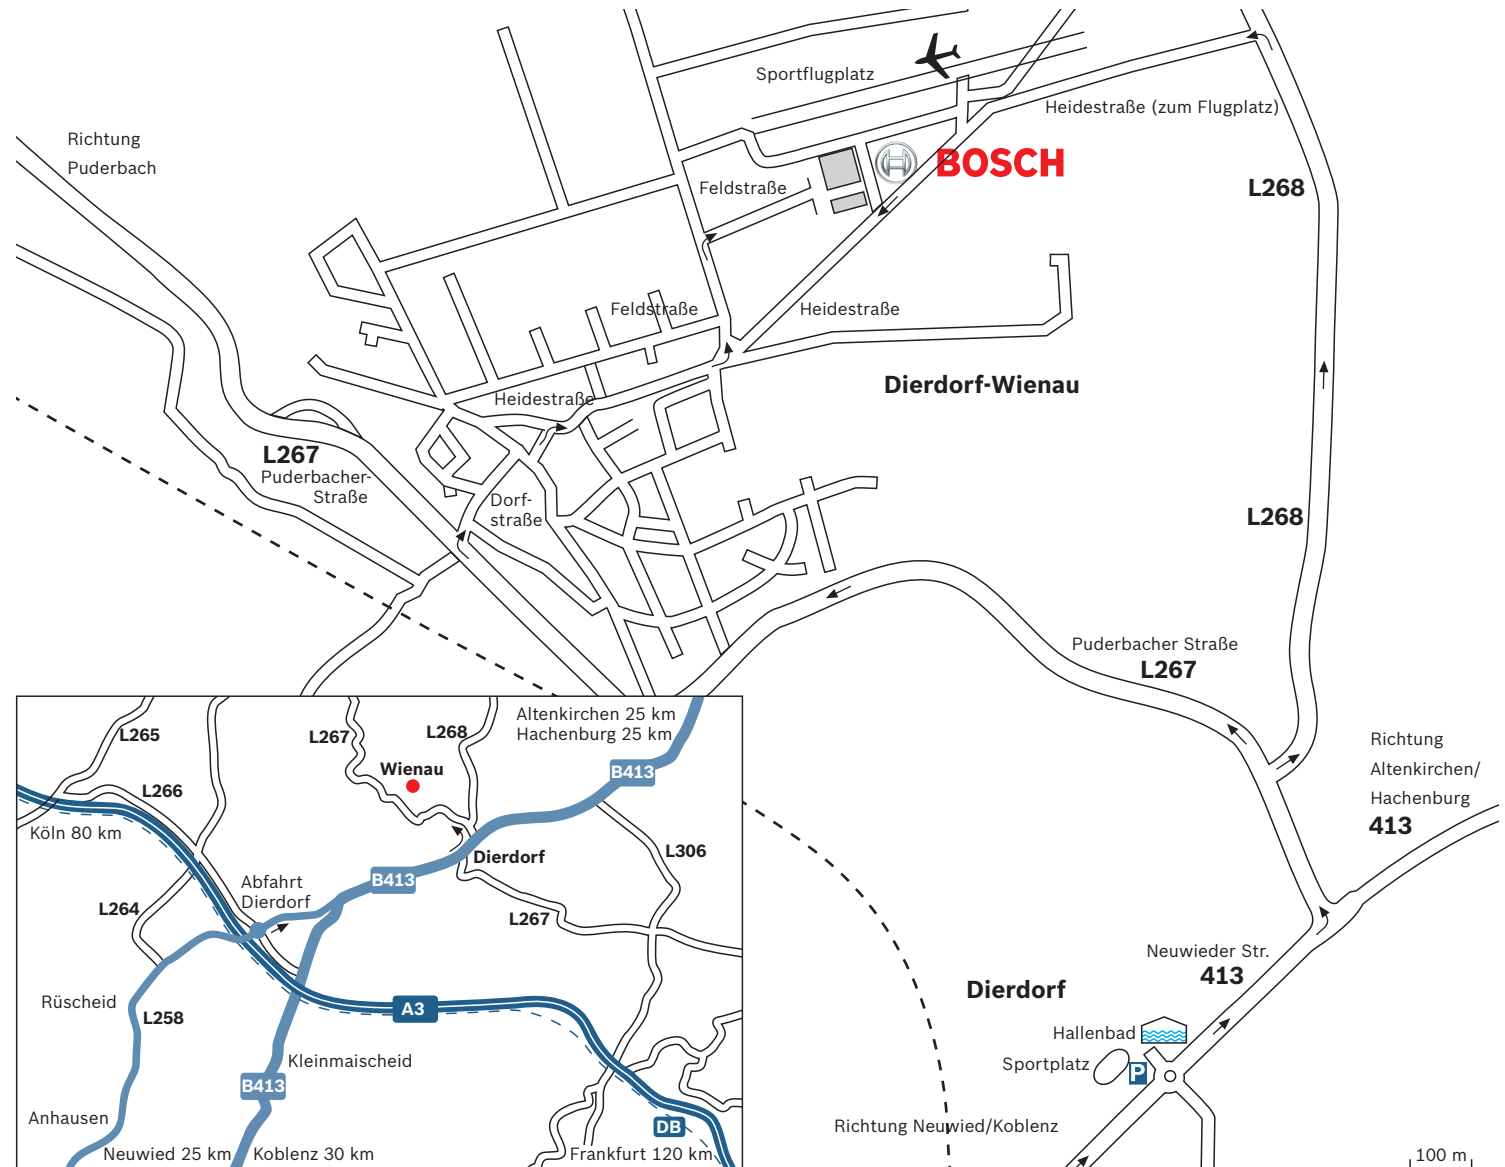

Location **Dierdorf-Wienau**

Travelling by Car

BOSCH

To direction Frankfurt or Cologne

Exit the A3 at "Dierdorf". Take the B 413 direction "Altenkirchen/Hachenburg".

After passing "Stadt Dierdorf" 200 m after the second turning turn left onto the L 267 direction "Puderbach". Follow the road to the village "Wienau" where you turn right into "Dorfstrasse" and next right into "Heidestrasse".

Turn left at the village exit and follow the BOSCH sign.

Alternatively:

After going through "Stadt Dierdorf" on the B 413 turn left 200 m after the second turning in direction "Puderbach". Turn right after 200 m onto the L 268 direction "Elgert".

Follow the road for 1,2 km & then turn left direction "Flugplatz".

When entering "Wienau" village turn right onto Feldstrasse and follow the BOSCH sign.

Makat Candy Technology GmbH

Feldstraße 52,
D-56269 Dierdorf-Wienau
Germany