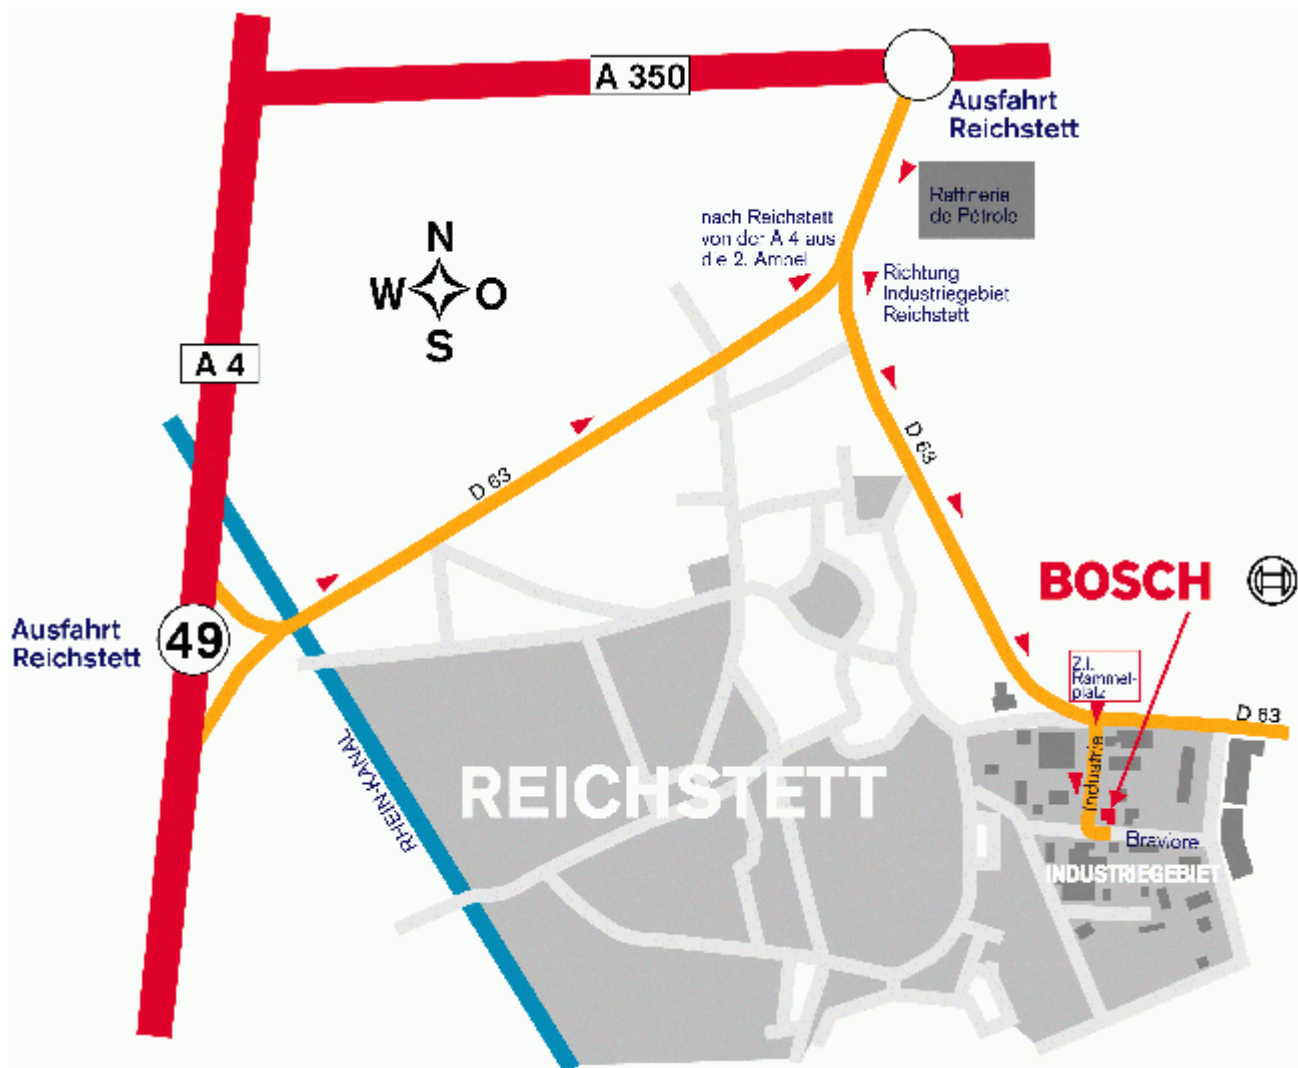

Approaching from...

Approaching from the A5 motorway (from Karlsruhe or Basle):

- Exit "Achern" in the direction A4 Paris motorway.
- After crossing the Rhine take the direction A4 Paris motorway.
- Exit Reichstett/ Hoerdts to the left to Reichstett.
- Exit at Reichstett, turn left at the first set of traffic lights in the direction of the industrial estate, then take the second road on the right.
- Our plant is located on the left-hand corner of the next crossroads.

Approaching from the south (Entzheim-Colmar airport):

- A35 motorway in direction Strasbourg.
- Then the A4 motorway, direction Metz/Paris
- Exit 49, direction Reichstett.
- After Reichstett, turn right at the 2nd set

Approaching from the north (Paris-Metz) via the motorway A4:

- Exit 49, direction Reichstett.
- After Reichstett, turn right at the 2nd set of traffic lights in the direction of the industrial estate.
- On the industrial estate our plant is located on the left-hand corner of the next crossroads.

of traffic lights in the direction of the industrial estate.

- On the industrial estate our plant is located on the left-hand corner of the next crossroads.