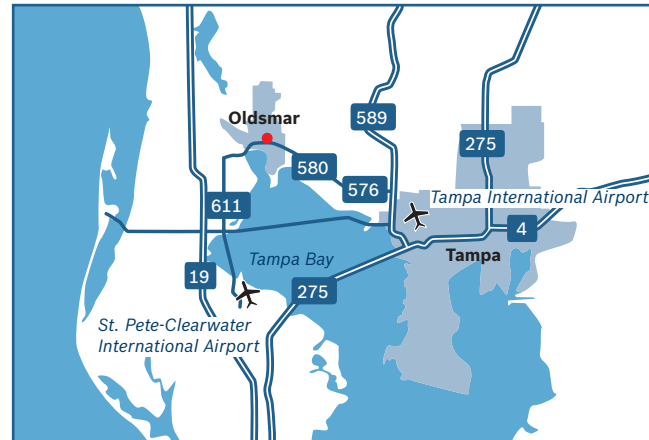

Location Oldsmar

Travelling by car

From Tampa International Airport

- ▶ Take Blue Departure Dr to George J Bean (Outbound) Pkwy
- ▶ Take FL-589/Veterans Expressway following signs for Memorial Hwy 576
- ▶ Continue onto Eisenhower Blvd N
- ▶ Turn left onto FL-580 W/ W Hillsborough Ave
- ▶ Turn Right onto Race Track Rd (navigate to left lane)
- ▶ Take left onto Douglas Rd E
- ▶ Take Right at first cross street onto Burbank Rd
- ▶ Destination will be at the corner of Burbank Rd and Roberts Rd

From St. Pete-Clearwater International Airport

(this is the easiest route to navigate with traffic patterns, not necessarily the most direct)

- ▶ Exit Airport Turn Right onto Roosevelt Rd (navigate to right lane)
- ▶ Merge onto Bayside Bridge
- ▶ Continue onto S McMullen Booth Rd/FL-611
- ▶ Turn right onto FL-580/State St W merge onto Tampa Rd
- ▶ Navigate to left lane
- ▶ Turn left onto Race Track Rd
- ▶ Take left onto Douglas Rd E
- ▶ Take Right at first cross street onto Burbank Rd
- ▶ Destination will be at the corner of Burbank Rd and Roberts Rd