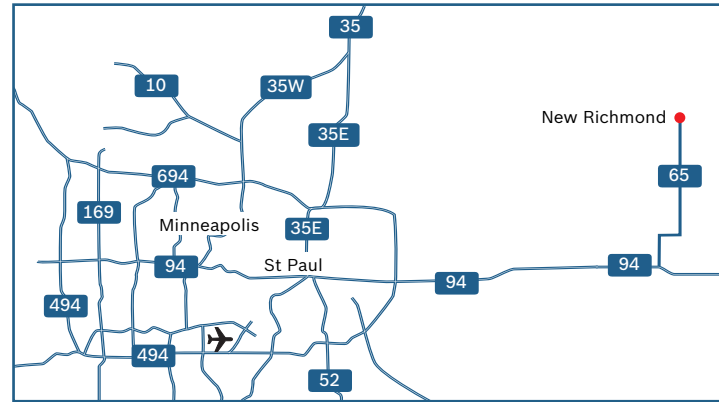

Continue on I-94 to New Richmond Exit #10 (WI 65) (10 miles).

Turn left (north) on 65, past Roberts, to 65 & 12 (2 miles).

Turn right at stop sign and follow 65 & 12 east (1 mile).

Turn left on 65 (north) to New Richmond (9 miles).

Look for Bosch Packaging Technology on left side as you enter city.

From Eau Claire

Take I-94 west to Exit 16/Hammond (42 miles). Turn right onto County Road T.

Follow County Road T which will turn into US Highway 12 (4 miles).

Stay on US Highway 12 (4 miles).

Turn right (north) on Highway 65 to New Richmond (9 miles).

Look for Bosch Packaging Technology on left side as you enter city.

Bosch Packaging Technology, Inc.
869 South Knowles Avenue
USA – WI – 54017 New Richmond
Phone: +1 715 246 6511

New Richmond

S Knowles Ave

From direction Minneapolis
St Paul International Airport;
Eau Claire