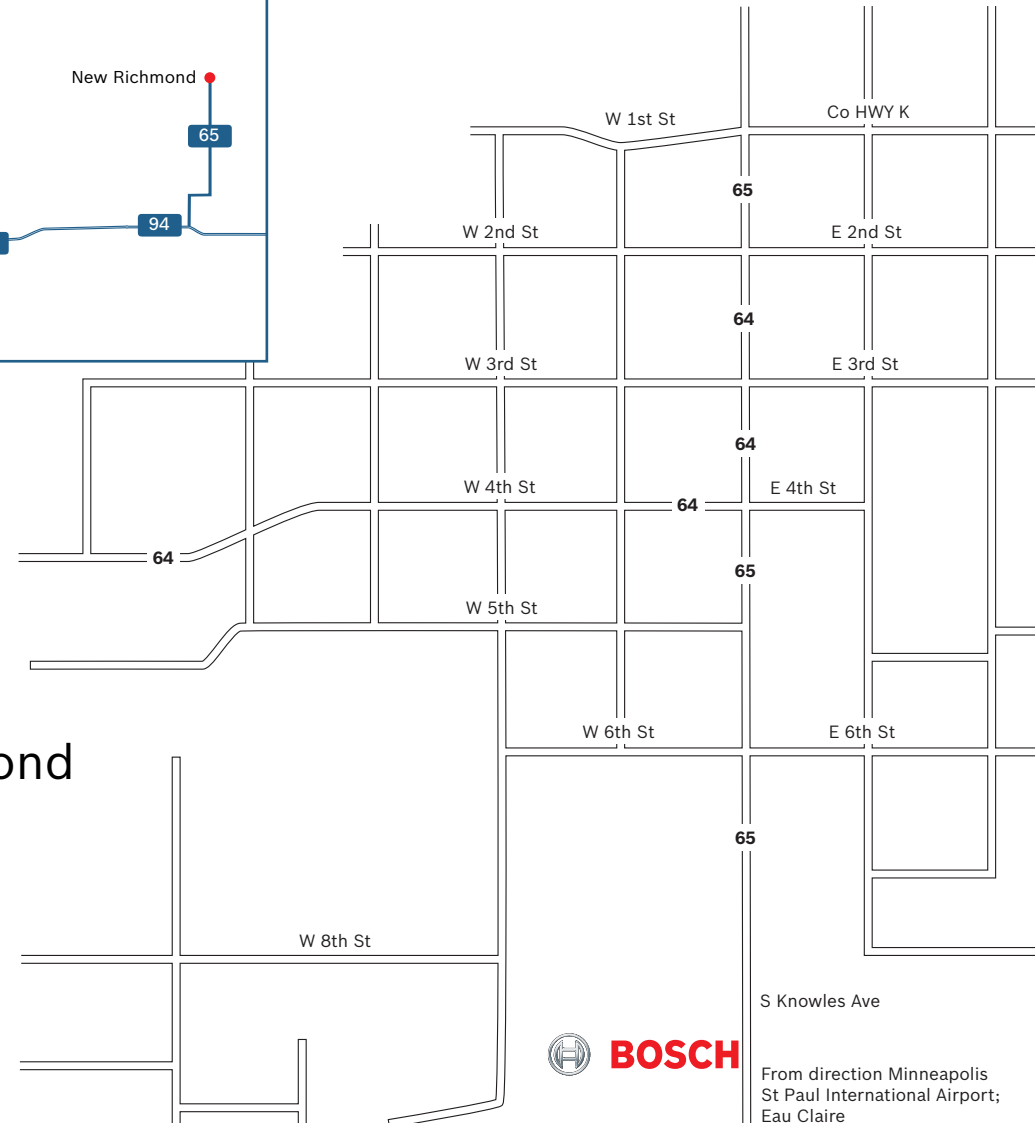

Location New Richmond

Travelling by Car

From Minneapolis – St Paul International Airport

Take 5 west (right turn) to 494 East (1/2 mile). Then follow 494 East to I-94 East - Exit on right (17 miles).

Stay on I-94 East and cross St. Croix River Bridge into Wisconsin (10 miles).

Continue on I-94 to New Richmond Exit #10 (WI 65) (10 miles).

Turn left (north) on 65, past Roberts, to 65 & 12 (2 miles).

Turn right at stop sign and follow 65 & 12 east (1 mile).

Turn left on 65 (north) to New Richmond (9 miles).

Look for Bosch Packaging Technology on left side as you enter city.

From Eau Claire

Take I-94 west to Exit 16/Hammond (42 miles). Turn right onto County Road T.

Follow County Road T which will turn into US Highway 12 (4 miles).

New Richmond

S Knowles Ave

From direction Minneapolis
St Paul International Airport;
Eau Claire