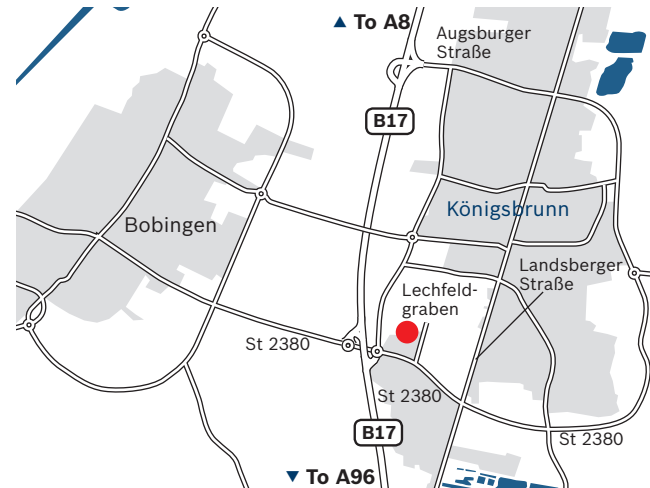

Location **Königsbrunn**

► **Traveling by car:**

From Autobahn A96

München-Lindau

Exit motorway A96 at junction 24 “Landsberg a.L.-West” and take B 17 in direction to Augsburg.
Exit B17 at junction “Bobingen/ Mering/Königsbrunn-Süd” and take the first exit in the roundabout in direction Königsbrunn (Bobinger Straße/St 2380). Afterwards follow the Bosch sign.

From Autobahn A8

München-Stuttgart

Exit motorway A8 at junction 72 “Kreuz Augsburg-West” and take B17 in direction to Landsberg a. Lech. Exit B17 at junction “Bobingen/Mering/Königsbrunn-Süd” and take the second exit in the roundabout in direction to Königsbrunn (Bobinger Straße/ St 2380). Afterwards follow the Bosch sign.

► **Travelling by airplane:**

Airport in Memmingen (80 km)
Airport in München (100 km)
Airport in Nürnberg (180 km)

► **Travelling by train:**

Railway station in Augsburg,
from there by taxi to Königsbrunn