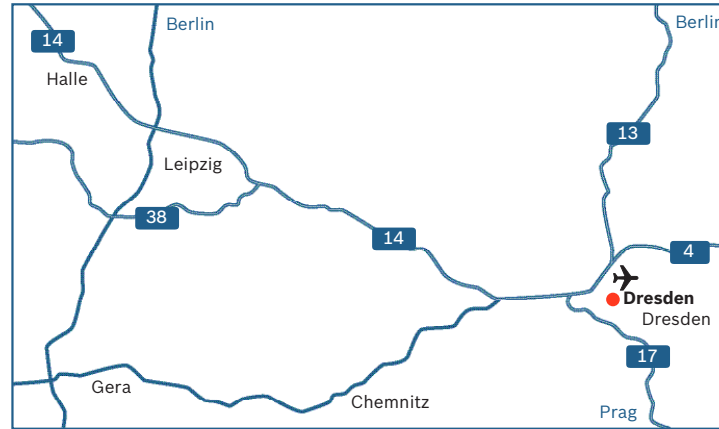

Location Dresden

Travelling by Car

Pharmatec can be found in the northern region of Dresden, near the district of Dresden/Neustadt. If you travel by car from out of town we recommend the highway exit Dresden/Airport. From there you follow directions into the centre. From the local airport to Pharmatec can take you approximately 20 minutes. From the Main Station it will take you about 20 to 40 minutes by car – depending on the time of day.

Bosch Packaging Technology
Pharmatec GmbH
Elisabeth-Boer-Straße 3
01099 Dresden
Germany
Phone: +49 351 28278 0