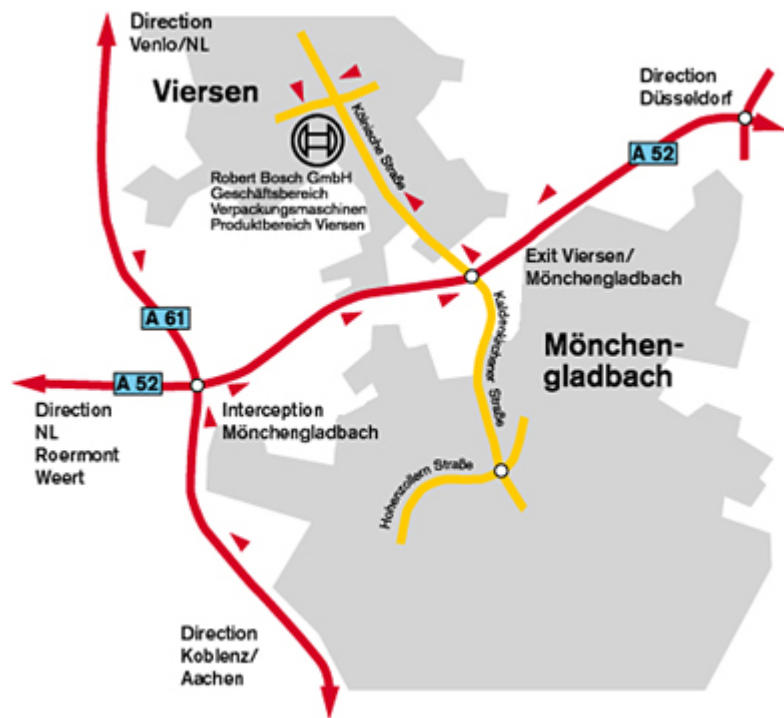

Address:
Robert Bosch GmbH
P.O.Box 100262
D-41702 Viersen
Kölnische Straße 1-3
D-41747 Viersen
Telephone: +49 2162 / 248-0
Telefax: +49 2162 / 248-240

Access by road from Southern direction:

- A 61 in direction Venlo/NL to intersection Mönchengladbach
- A 52 in direction Düsseldorf exit Mönchengladbach Nord / Viersen
- (*) at the traffic light turn left direction Viersen, Kölnische Straße
- at the second traffic light after town entrance turn left into the Ernst-Moritz-Arndt-Straße
- approx. 30m to the first entrance of Robert Bosch plant

Access by road from Eastern direction:

- A 52 from intersection Kaarst in direction Roermond exit Mönchengladbach Nord / Viersen
- for further description see *

Access from the Northern direction:

- A 57 in direction Cologne to intersection Strümp
- A 44 in direction Mönchengladbach to intersection Neersen
- A 52 in direction Roermond
- see description Eastern direction

Access by road from the Netherlands:

- From Roermond/NL via countryroad to the border
- B230 via Elmpt, Niederkrüchten and Waldniel in direction Mönchengladbach
- Exit A 52 Mönchengladbach Nord / Viersen
- for further description see *